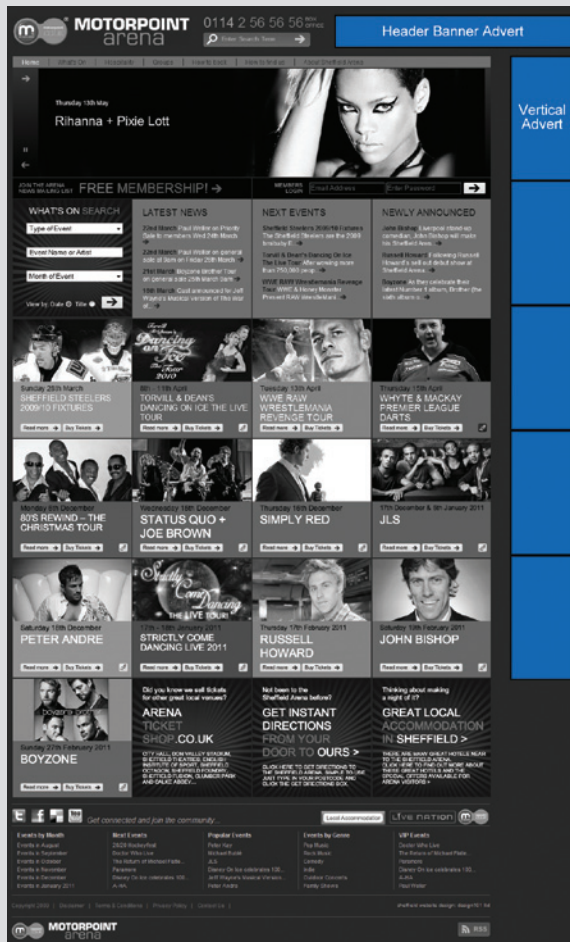

RATE CARD

MOTORPOINT arena

WEB ADVERTISING 2010

Header Banner Advertising

Term	Location	Banner Impressions	Package Cost
12 month	All Pages	80,000 per month	£3,000
12 month	What's On	80,000 per month	£1,500