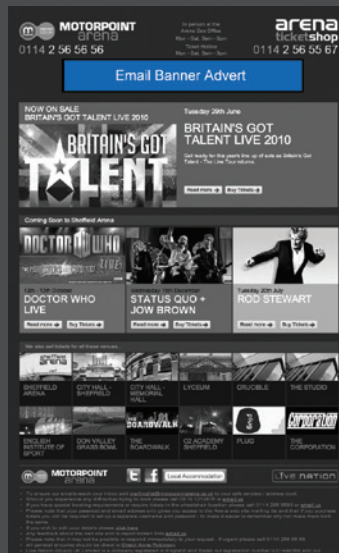

Email Newsletter Sponsorship

Term	Location
1 week	Email Header Banner
Members	Cost
170,000	£250

Specifications

Size	Max File Size
468 pxls x 60 pxls	15kb
File Types	
Static: jpeg, gif, png	

At the Motorpoint Arena we have designed a series of packages to suit different advertising requirements.

Each one of these packages can be further tailored to your own needs. These packages give maximum exposure to your advert to make sure that everyone knows about you and your products.

The Motorpoint Arena sees a huge number and varied range of visitors each month and so offers you access to a wide range of potential new customers.

Custom Packages

We are also happy to offer specific individual rates for clients who wish to create their own advertising packages. We can offer shorter or longer contracts and discounts for multiple packages.

Interested in boosting your sales?

For more information or to book please call:

0114 256 5511

or email gillian.stainrod@livenation.co.uk

We also offer advertising opportunities for the Arena Ticket Shop website. Please see separate rate card for details.